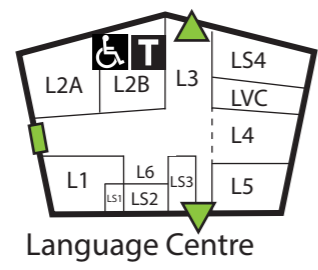

# COLLEGE DIAGRAM

NO THROUGH ROAD  
Entry & Exit  
Admin and Visitor Parking

← GAOL ROAD

Pedestrian Crossing

-  Exit
-  Wheelchair Access/Exit
-  Toilets
-  Accessible Toilets

LOWER GROUND FLOOR

ROSALIND PARK ENTRANCE

**A** Florence Anderson Building (Administration)

**B** Former Courthouse