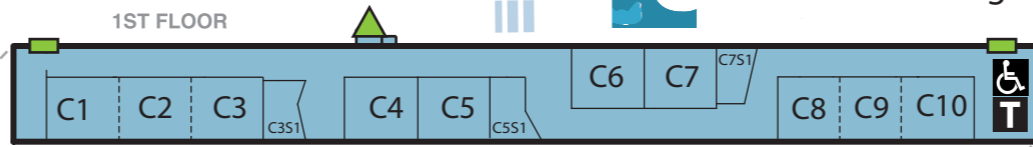

# COLLEGE DIAGRAM

NO THROUGH ROAD  
Entry & Exit  
Admin and Visitor Parking

← GAOL ROAD

Pedestrian Crossing

-  Exit
-  Wheelchair Access/Exit
-  Toilets
-  Accessible Toilets

LOWER GROUND FLOOR

ROSALIND PARK ENTRANCE