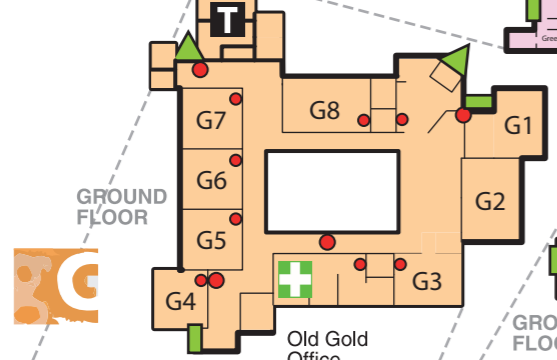

# COLLEGE DIAGRAM

NO THROUGH ROAD  
Entry & Exit  
Admin and Visitor Parking

← GAOL ROAD

Pedestrian Crossing

-  Exit
-  Wheelchair Access/Exit
-  Toilets
-  Accessible Toilets

LOWER GROUND FLOOR

ROSALIND PARK ENTRANCE

**A** Florence Anderson Building (Administration)

**B** Former Courthouse