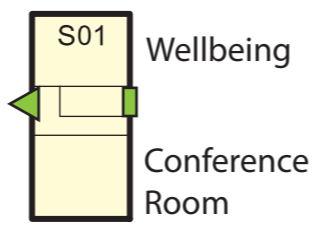

# COLLEGE DIAGRAM

NO THROUGH ROAD  
Entry & Exit  
Admin and Visitor Parking

← GAOL ROAD

Pedestrian Crossing

-  Exit
-  Wheelchair Access/Exit
-  Toilets
-  Accessible Toilets

LOWER GROUND FLOOR

ROSALIND PARK ENTRANCE