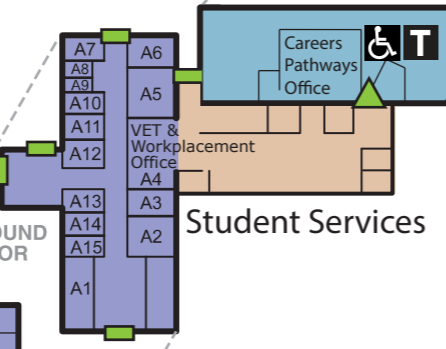

# COLLEGE DIAGRAM

NO THROUGH ROAD  
Entry & Exit  
Admin and Visitor Parking

← GAOL ROAD

Pedestrian Crossing

-  Exit
-  Wheelchair Access/Exit
-  Toilets
-  Accessible Toilets

LOWER GROUND FLOOR

ROSALIND PARK ENTRANCE

**A** Florence Anderson Building (Administration)

**B** Former Courthouse