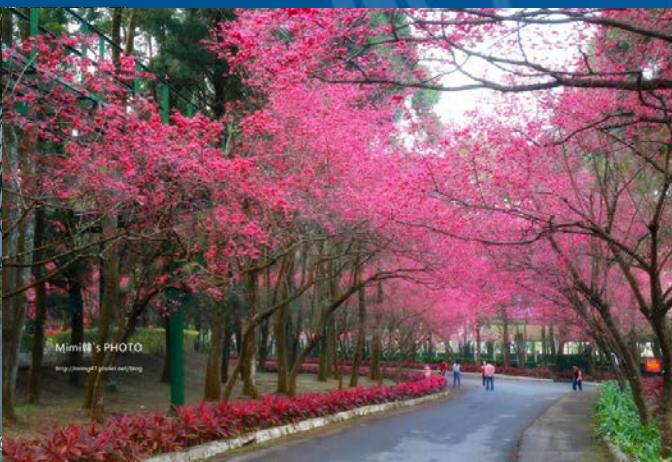

BENDIGO SENIOR SECONDARY COLLEGE

Chinese Australian Intercultural Exchange China Trip April 2018

13 Feb 2018

14 Days Intensive Cultural Emersion Gives You 360 Degree View of China and locals

- Beijing-Great Wall, Temple of Heaven, Forbidden City, Kongfu Show, Peking duck feast

Guilin-The most beautiful water and hills under the heaven

- Guilin-Elephant Trunk, Reed Flute Cave, Li River, Li River Cruise, Longji Terranced Fields, Yangshuo Town

Nanning- Green City in the south

- The capital of Guangxi, Green city, gateway to Southeast Asia

Nanning Yucai Experimental School Visit BSSC 2015
南宁育才实验中学访问本迪戈高中合影2015

What other China trippers said

- Going to China and being able to use the language in a real life situation and experiencing the culture has been one of the best experiences of my life-Jarett Boorn
- This China trip was an amazing experience. Some of the highlights of the trip were the Great Wall and the Pearl Tower. -Felicity Harrip